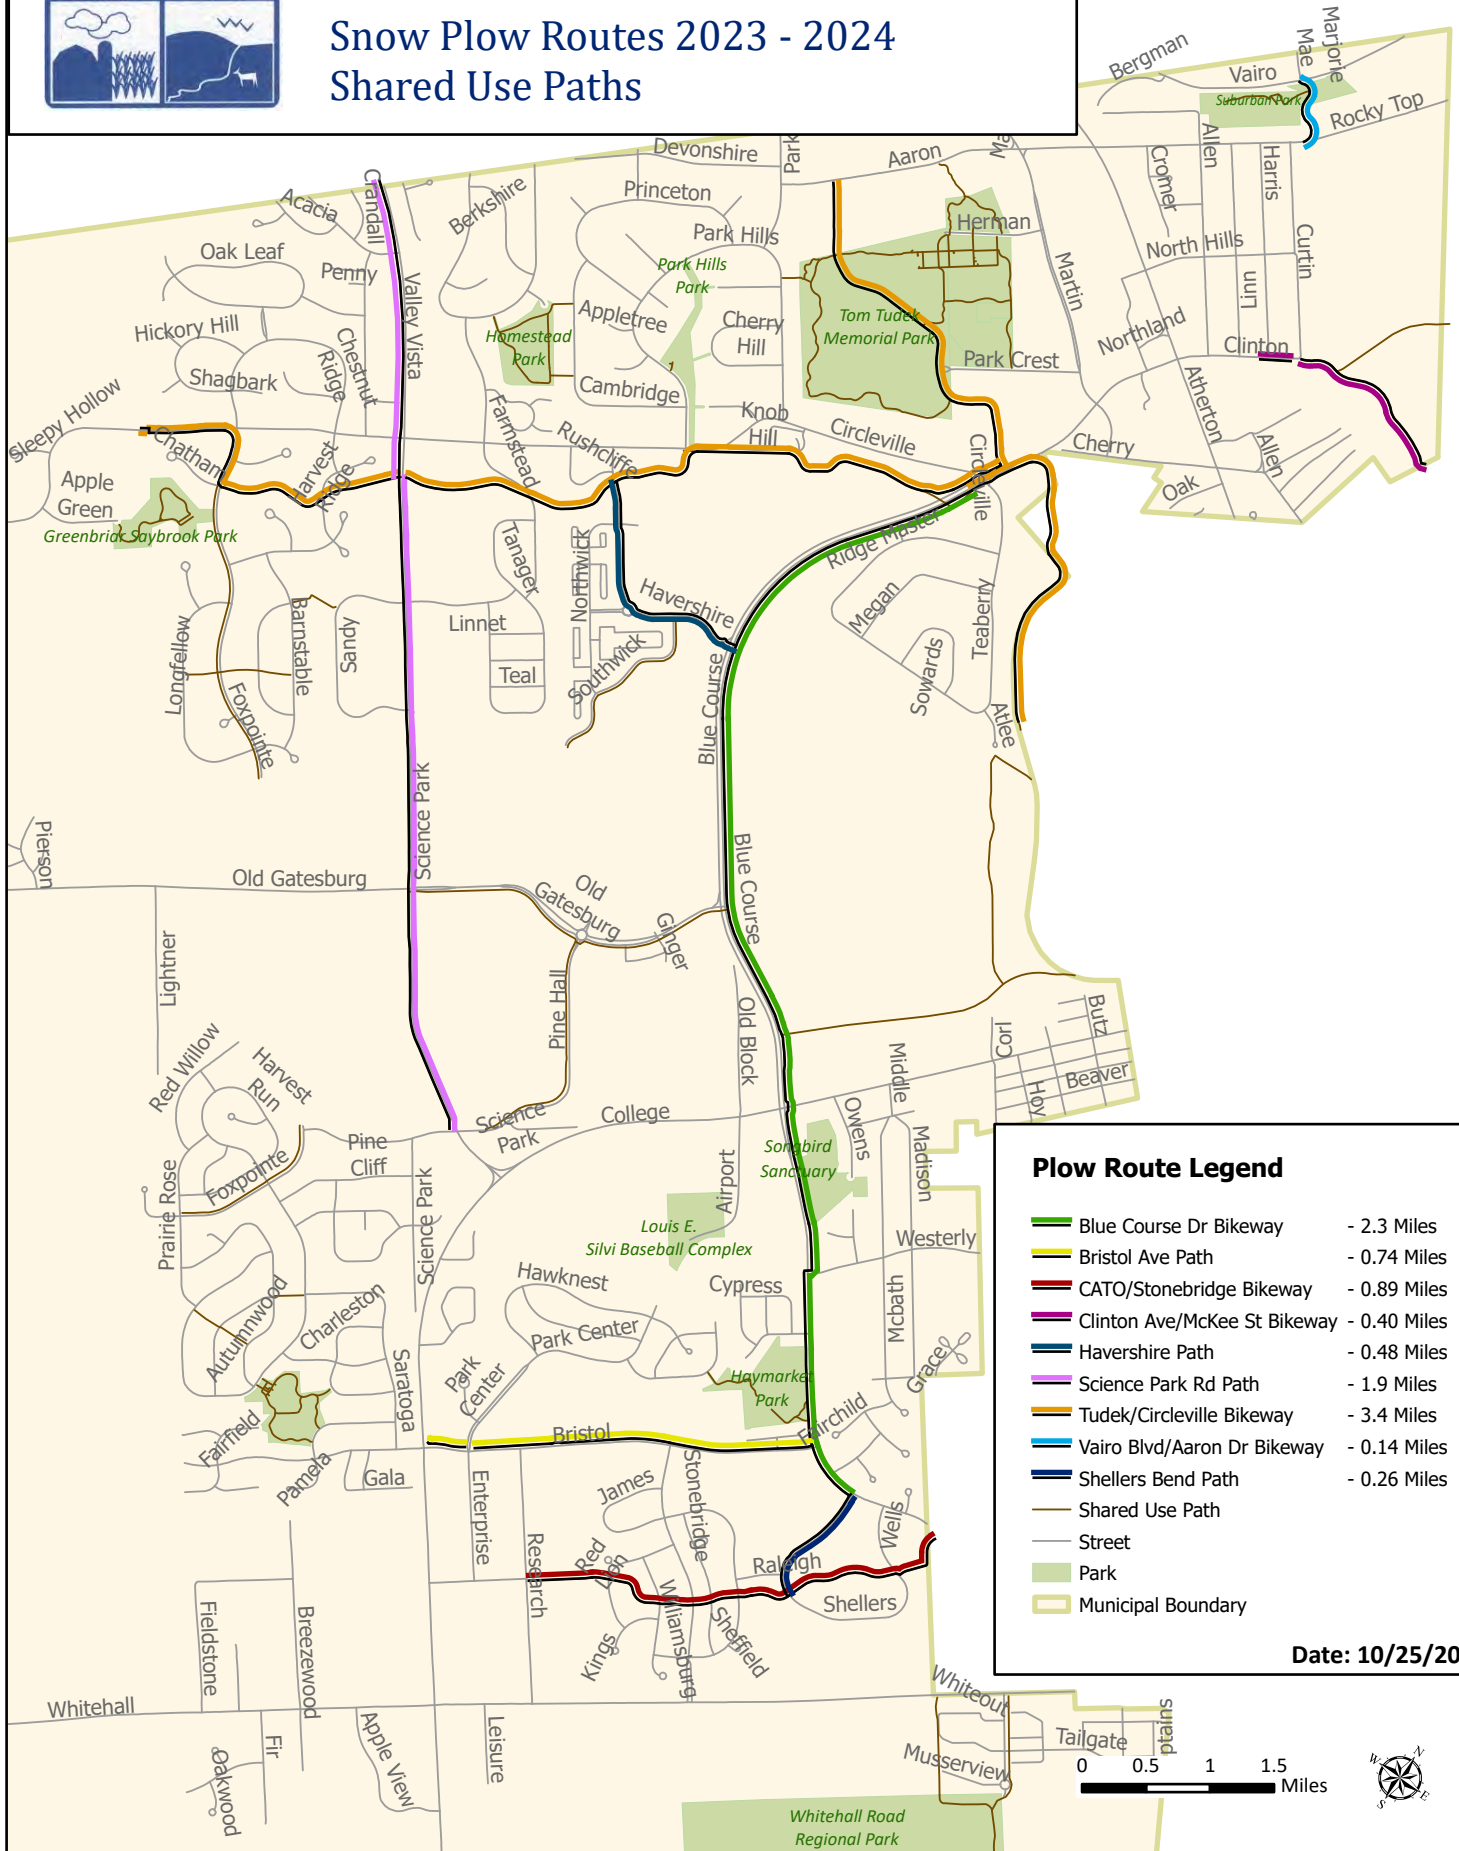

FERGUSON TOWNSHIP

Snow Plow Routes 2023 - 2024 Shared Use Paths

Plow Route Legend

	Blue Course Dr Bikeway	- 2.3 Miles
	Bristol Ave Path	- 0.74 Miles
	CATO/Stonebridge Bikeway	- 0.89 Miles
	Clinton Ave/McKee St Bikeway	- 0.40 Miles
	Havershire Path	- 0.48 Miles
	Science Park Rd Path	- 1.9 Miles
	Tudek/Circleville Bikeway	- 3.4 Miles
	Vairo Blvd/Aaron Dr Bikeway	- 0.14 Miles
	Shellers Bend Path	- 0.26 Miles
	Shared Use Path	
	Street	
	Park	
	Municipal Boundary	

Date: 10/25/2023