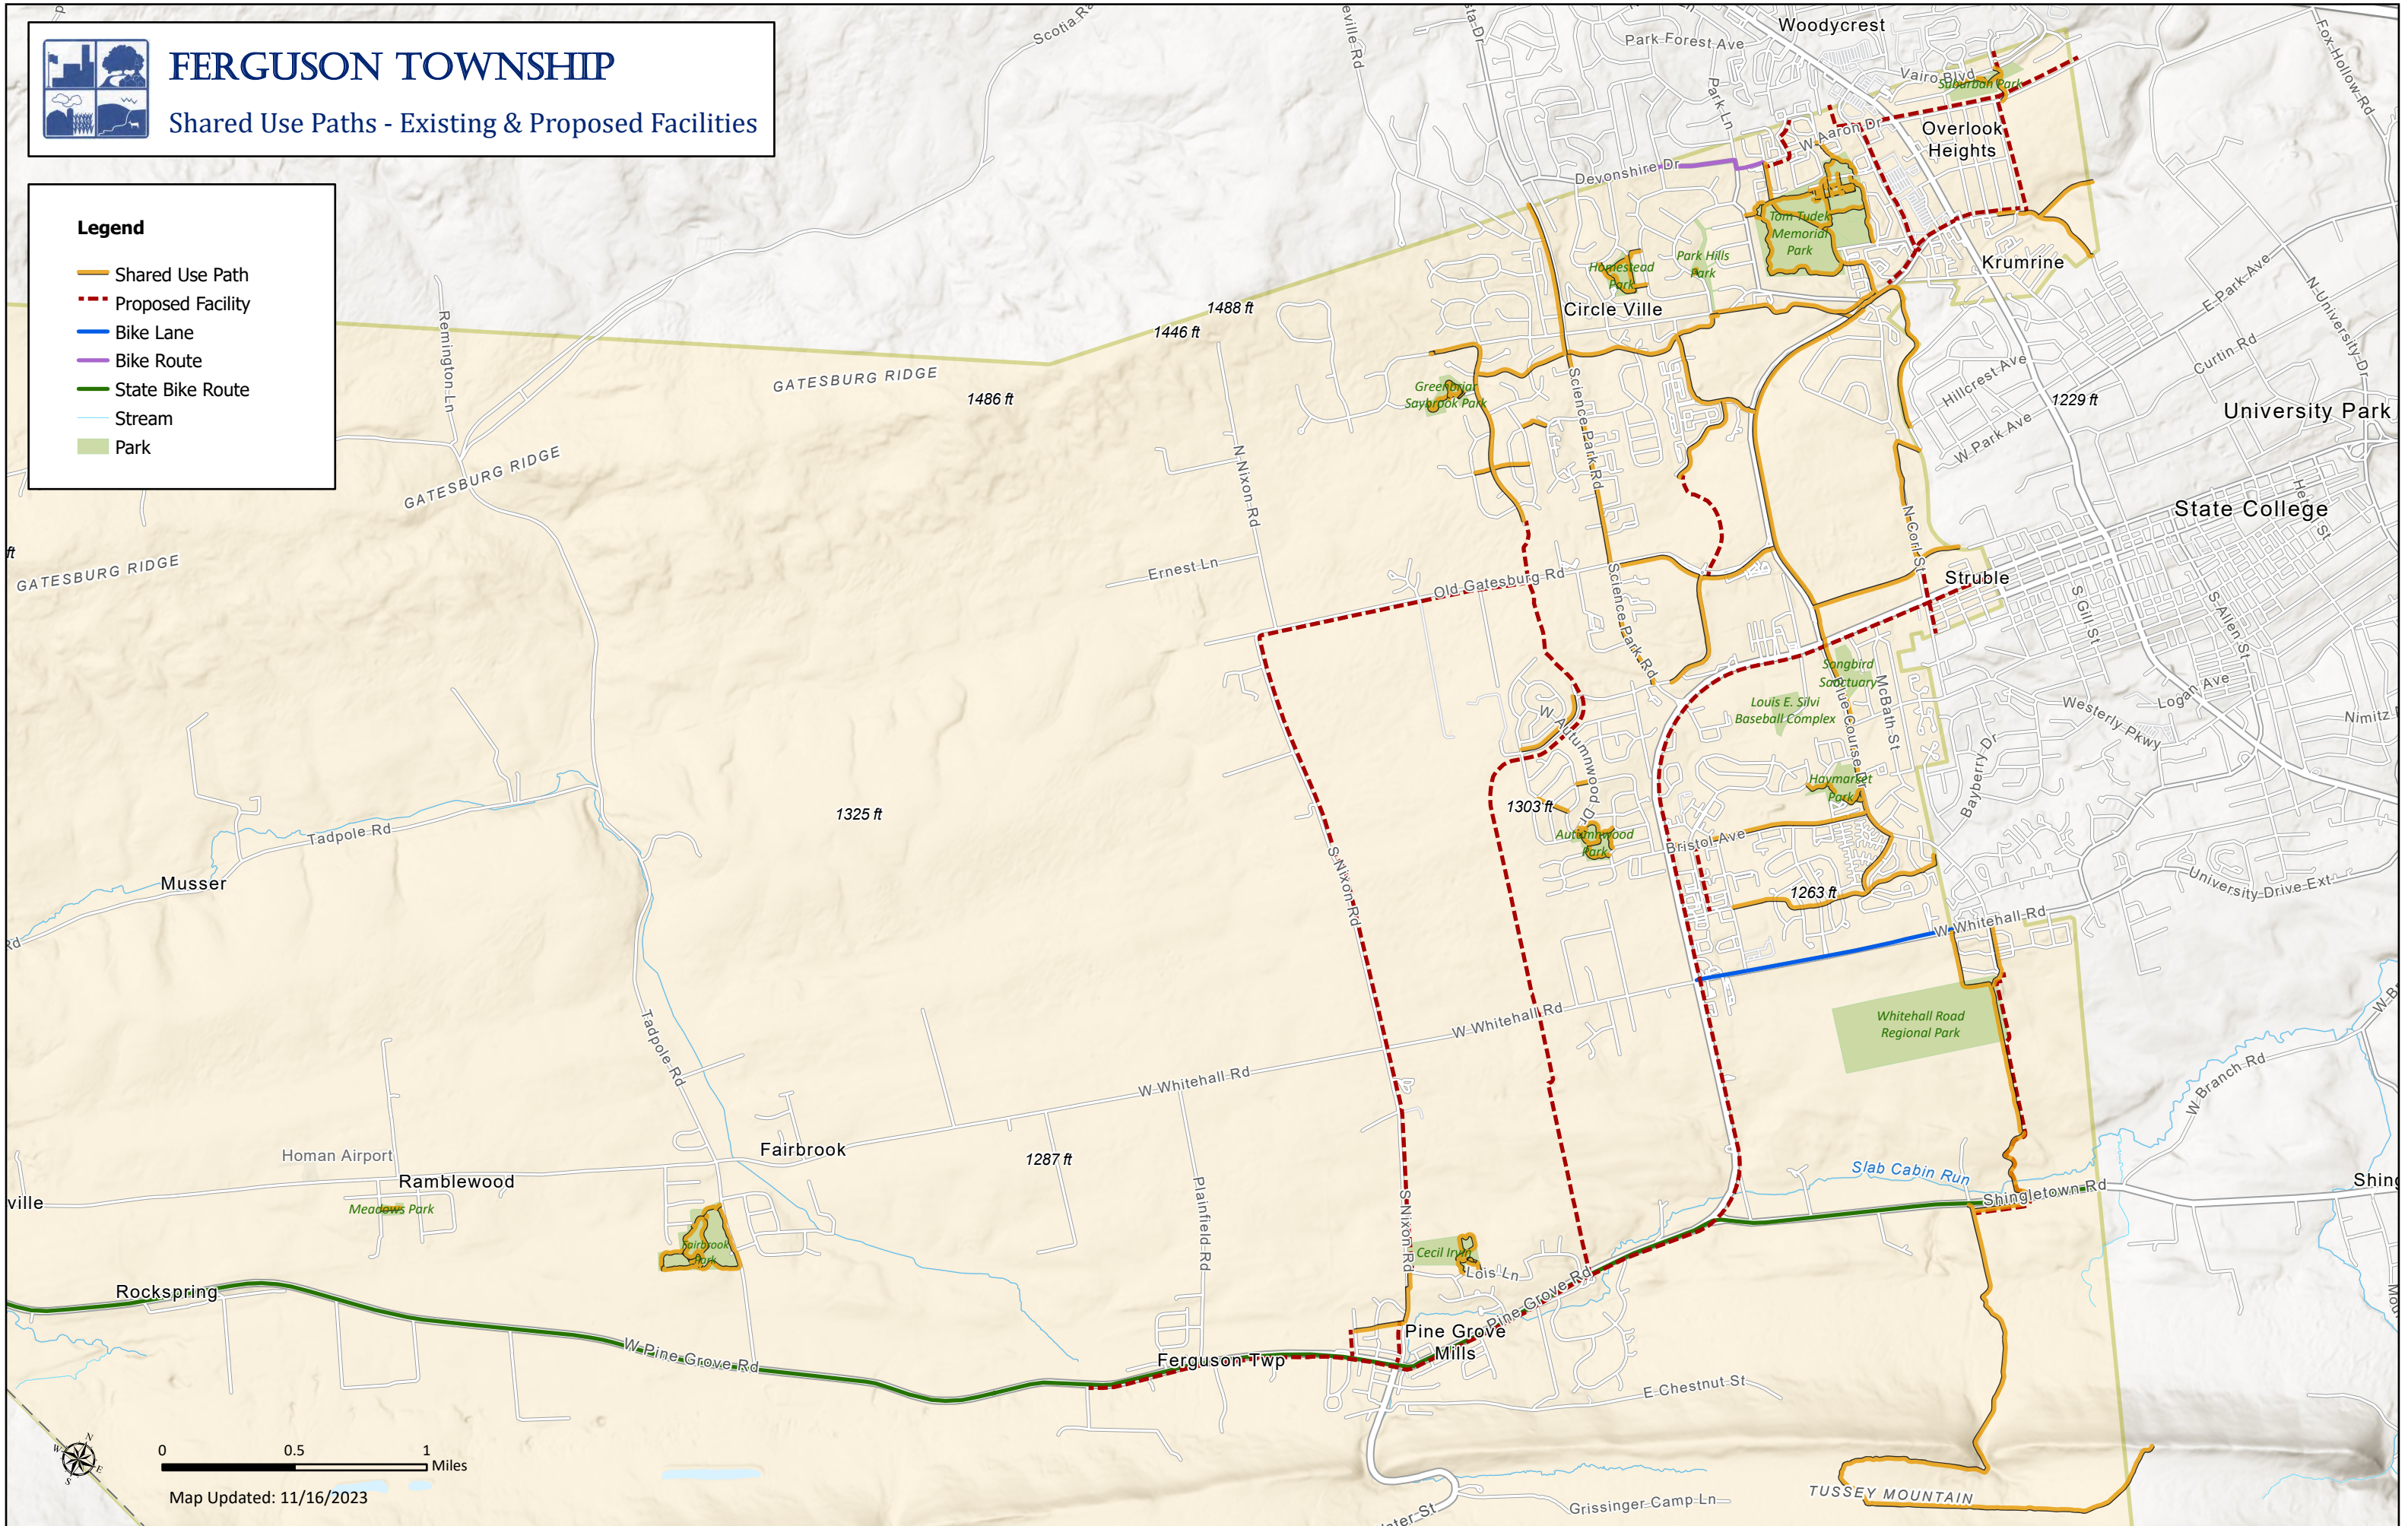

FERGUSON TOWNSHIP

Shared Use Paths - Existing & Proposed Facilities

Legend

-  Shared Use Path
-  Proposed Facility
-  Bike Lane
-  Bike Route
-  State Bike Route
-  Stream
-  Park

0 0.5 1 Miles

Map Updated: 11/16/2023