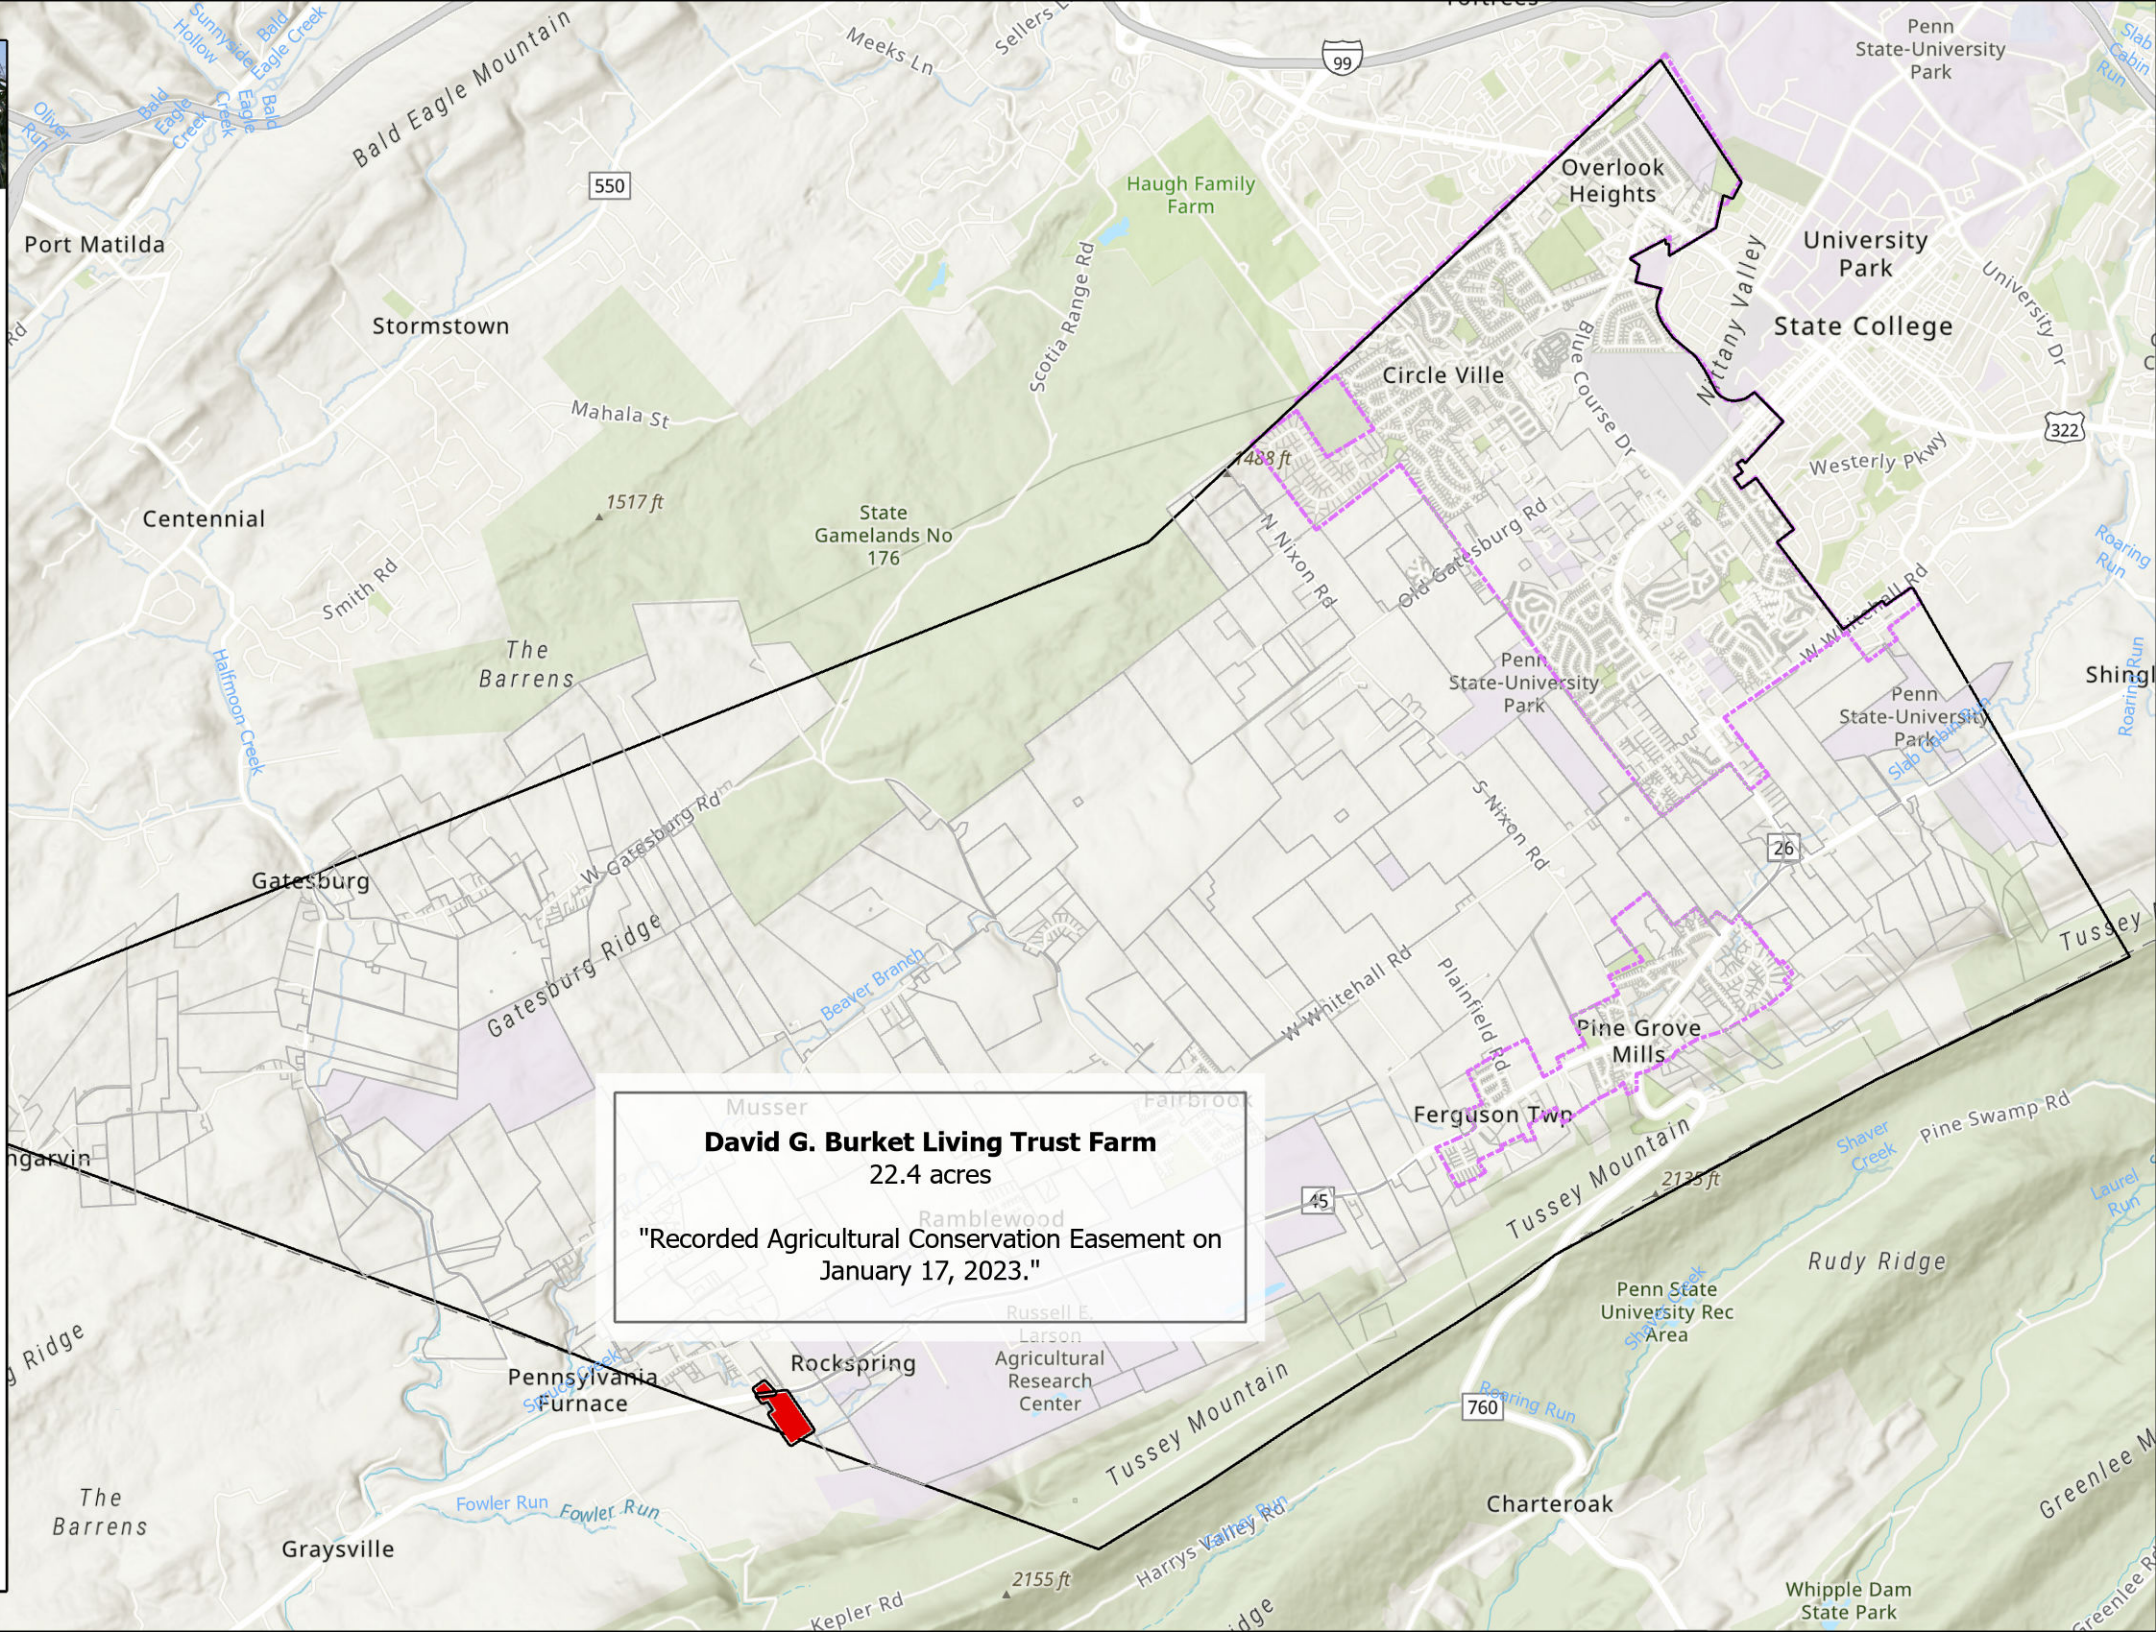

Farmland Preservation in Ferguson Township

Legend

- Stream
- Parcel
- Growth Boundary
- Municipal Boundary

Property Easement Status

- Purchased Easement (PACE)

Data Sources:
Centre County GIS, Municipal Boundaries; USGS National Hydrography Dataset (NHD); Esri World Topography

Spatial Reference:
PCS: NAD 1983 StatePlane Pennsylvania North FIPS 3701 Feet
GCS: GCS North American 1983
Datum: North American 1983
Projection: Lambert Conformal Conic

Map updated: 5/31/2023

David G. Burket Living Trust Farm
22.4 acres
"Recorded Agricultural Conservation Easement on January 17, 2023."