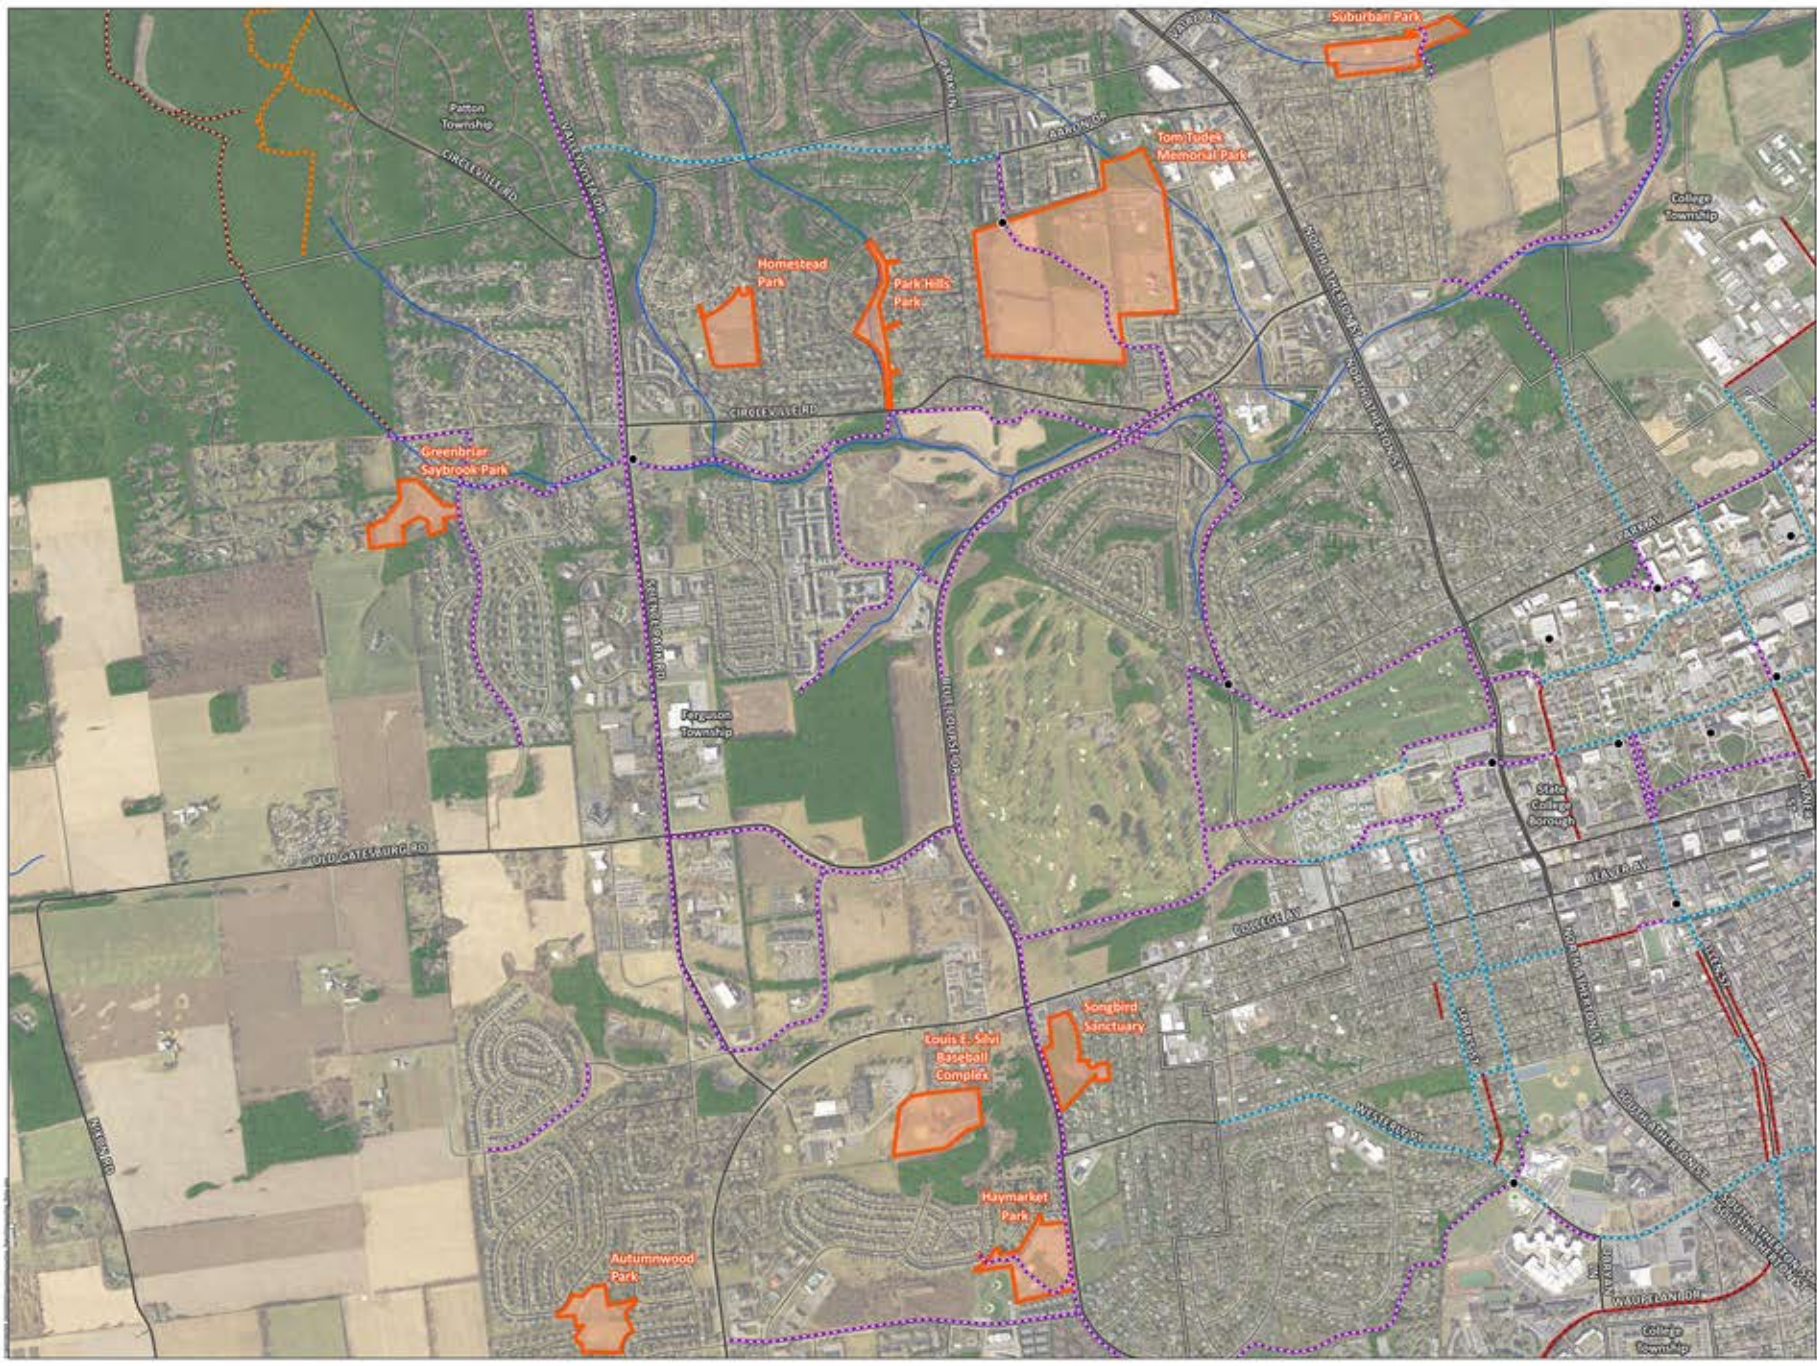

Ferguson Township Parks Map A

Centre County, Pennsylvania

- Bike Repair Stations
- Bike Lane
- --- Bike Route
- --- Shared Use Path
- --- Single Track
- --- State Game Lands Trail
- Ferguson Township Parks
- State Roads
- Streams
- ▭ Municipal Boundary
- Local Roads
- Wooded Areas