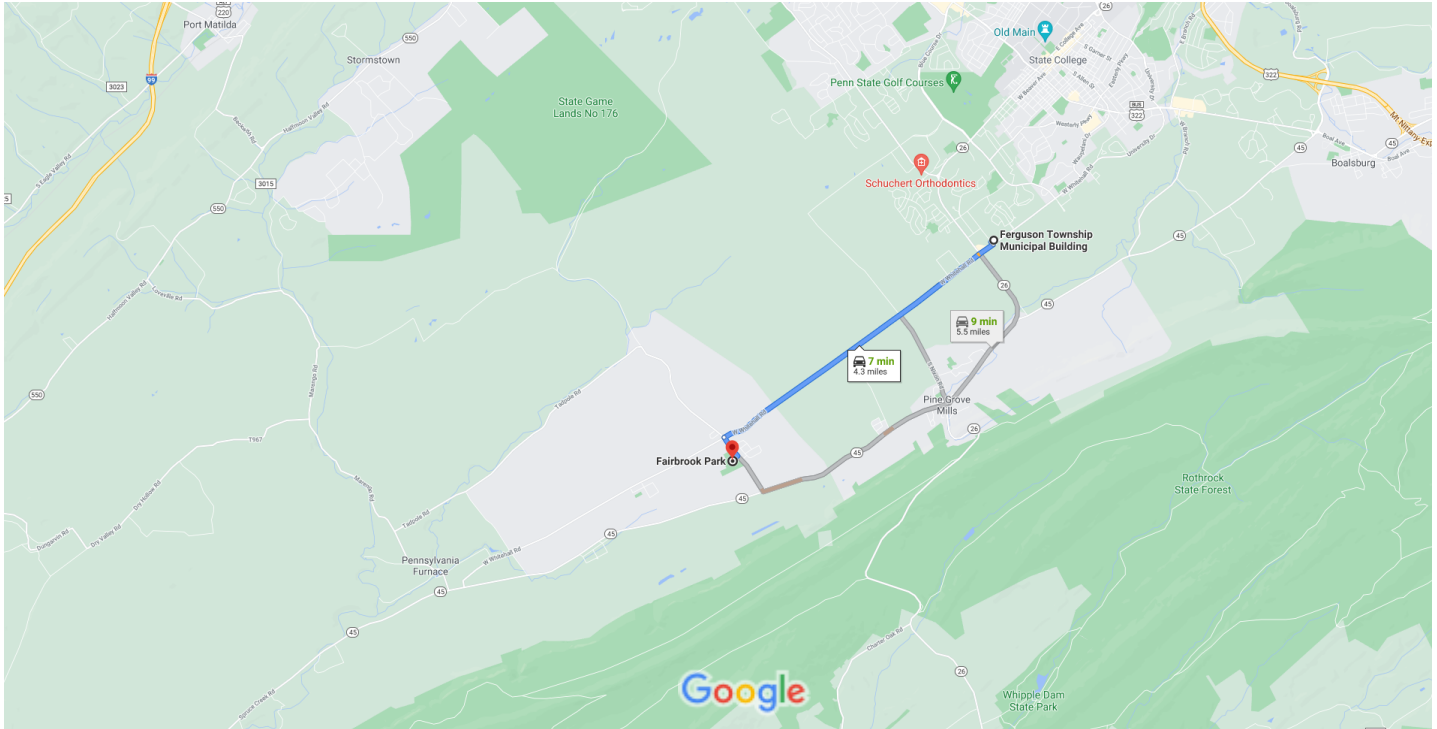

Ferguson Township Municipal Building to Fairbrook Park

Drive 4.3 miles, 7 min

Map data ©2021 1 mi

via W Whitehall Rd

7 min

Fastest route, the usual traffic

4.3 miles

via PA-45 W/Pine Grove Rd

9 min

5.5 miles

via PA-45 W/E Pine Grove Rd

9 min

5.7 miles

Explore Fairbrook Park

Restaurants

Hotels

Gas stations

Parking Lots

More